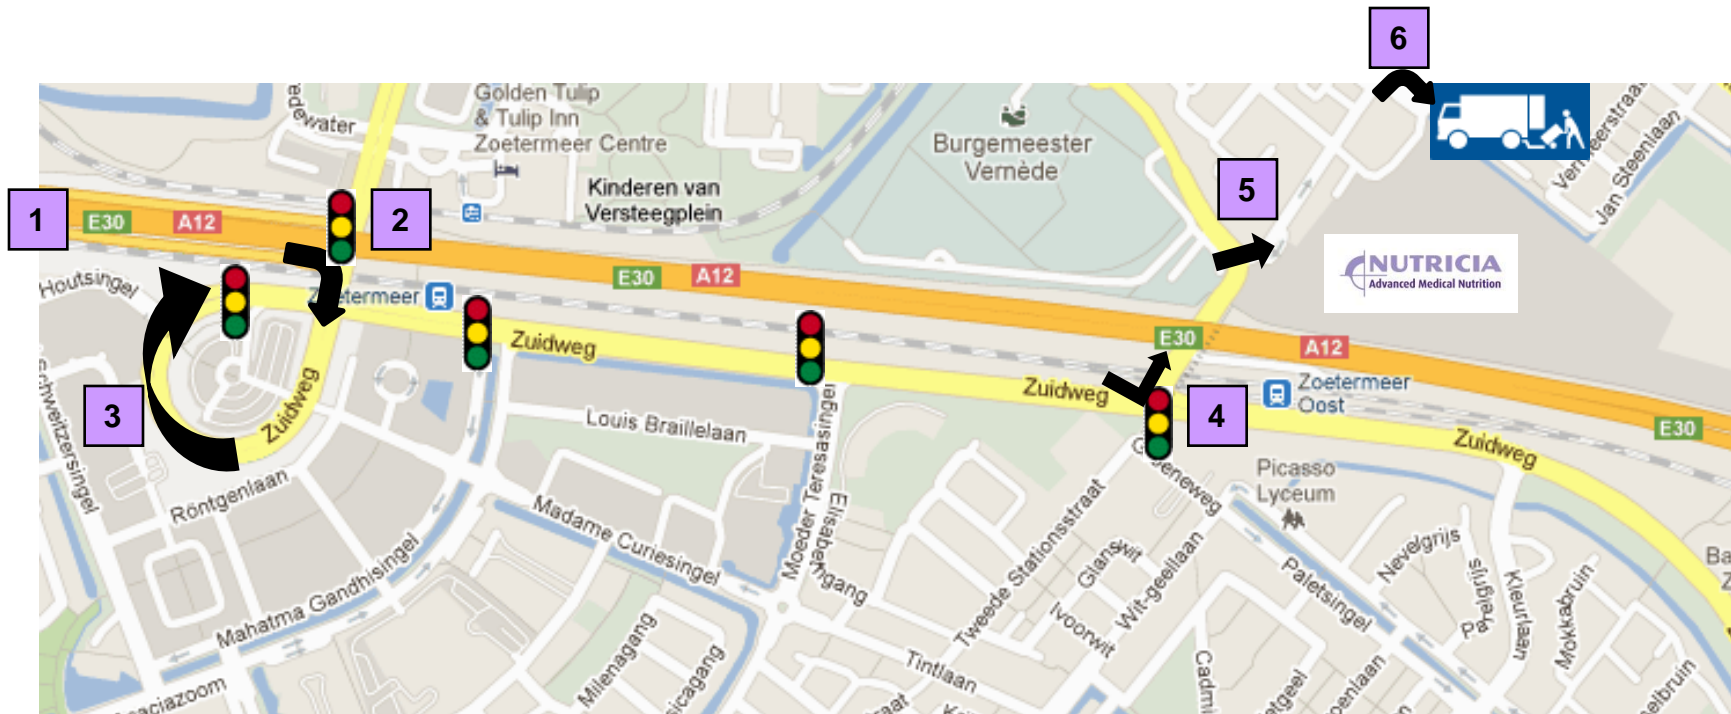

Nutricia Advanced Medical Nutrition

Entrance for truck drivers

Gerard Doustraat 1
 Postal Code 2712 SN
 Tel. Nr. (gatekeeper) =
 + 31 (0)79 – 353 9555

A12, Coming from Den Haag

1. 2nd exit Zoetermeer (“Zoetermeer / Pijnacker”).
2. At the end of the exit (*at the traffic lights*) turn right
3. Make the long turn
4. Straight ahead, pass 4 traffic lights. Before the trainstation “Zoetermeer Oost” and traffic lights, turn left
5. Over the railroad tracks and under the viaduct. After **70 meters**, turn right, Eerste Stationsstraat. Watch out for bicycles!
6. After **160 meters**, turn right, Gerard Doustraat, gatekeeper

Nutricia Advanced Medical Nutrition

Entrance for truck drivers

Gerard Doustraat 1
 Postal Code 2712 SN
 Tel. Nr. (gatekeeper) =
 + 31 (0)79 – 353 9555

A12, Coming from Utrecht

1. Exit nr. 7, “Zoetermeer / Pijnacker”.
2. At the end of the exit (at the traffic lights) turn left; Oostweg
3. Than right; Zuidweg
4. Straight ahead. After the trainstation “Zoetermeer Oost” and traffic lights turn right
5. Over the railroad tracks and under the viaduct. After **70 meters**, turn right, Eerste Stationsstraat. Watch out for bicycles!
6. After **160 meters**, turn right, Gerard Doustraat